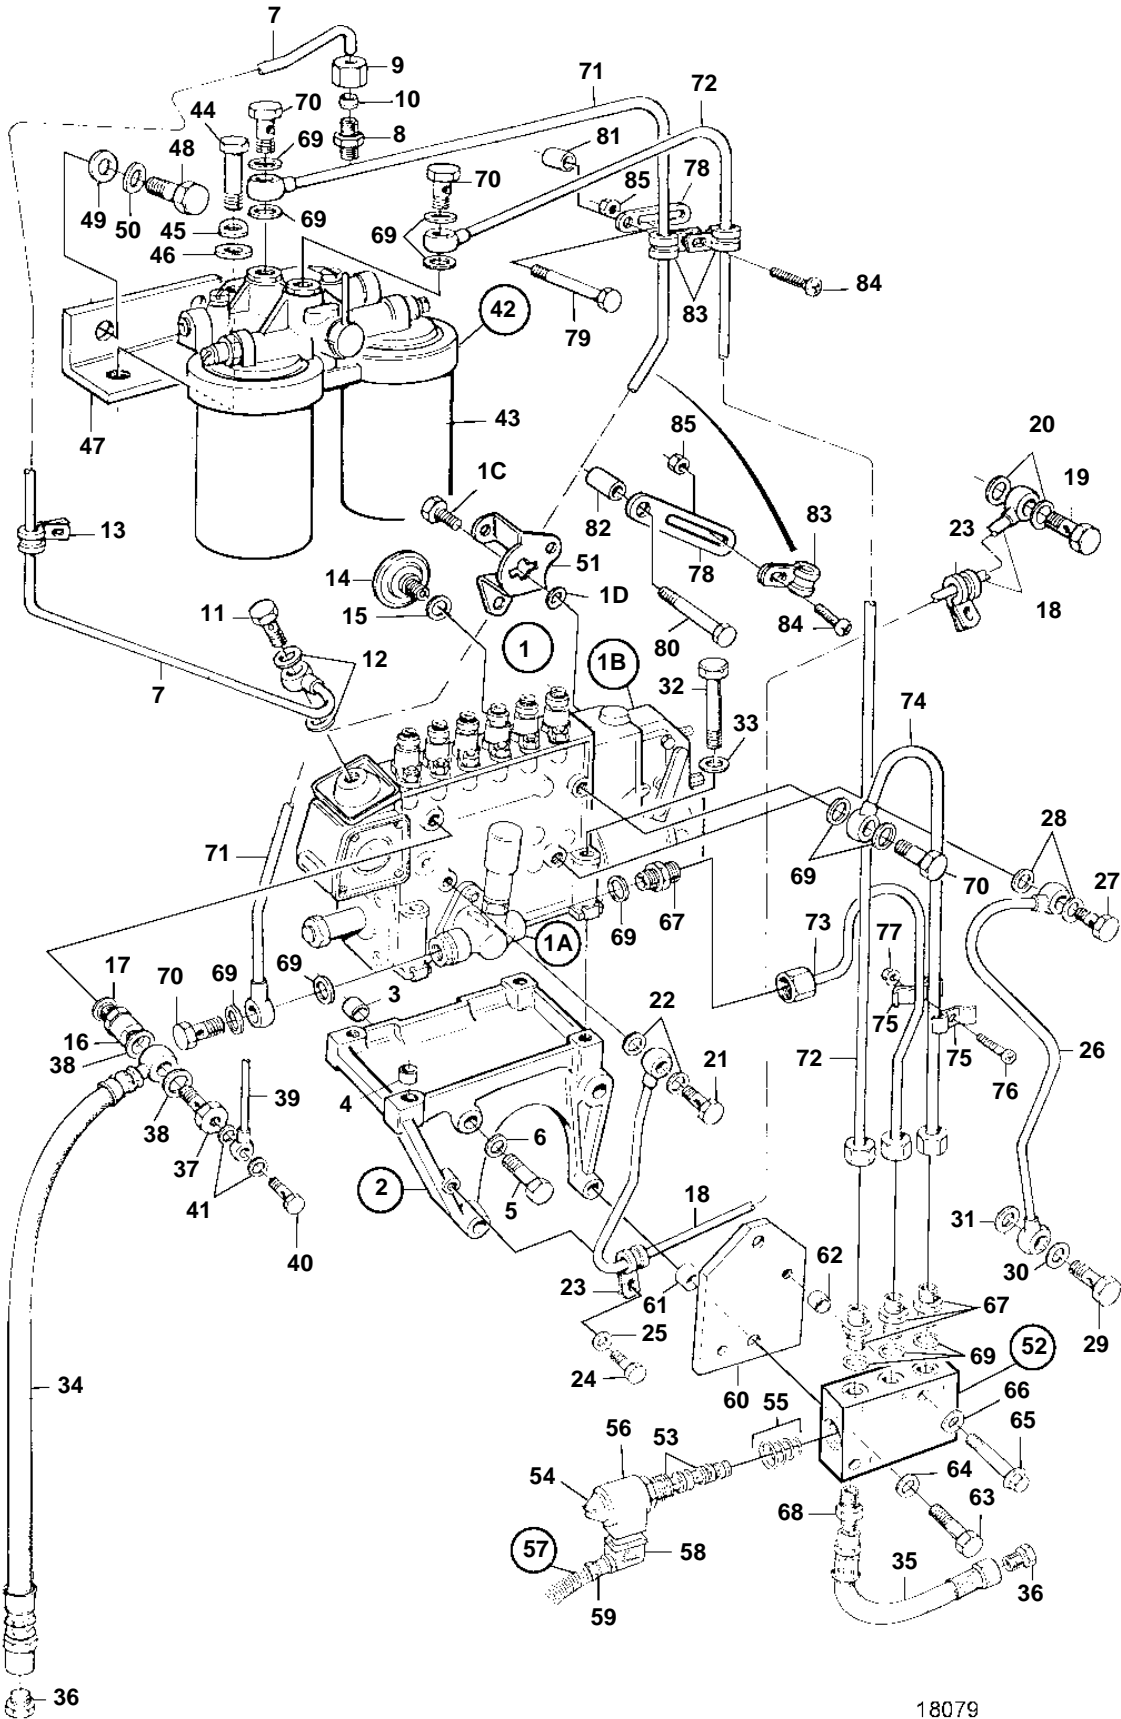

TAMD103A-A, TAMD103A-A AUX

TAMD103A-A, TAMD103A-A AUX

REF	PART NO.	QTY	DESCRIPTION	SEE SEC.	NOTES
1	3803795	1	Injection pump, exch		
1A	3825429	1	· Feed pump		
1				3899	
1B		1	· · Governor		
1			· · · Parts not sold separately		
1C	955270	1	· · Hexagon screw		
1D	941906	1	· · Spring washer		
2	478647	1	Bracket		
3		2	· Guide sleeve		
4	417588	1	· Guide sleeve		
5	955566	2	Hexagon screw		
6	940280	2	Spring washer		
7	864368	1	Tube		
8	954379	1	Nipple, induction manifold		
9	954357	1	Fitting nut		
10	954365	1	Fitting		
11	969299	1	Hollow screw		
12	11994	2	Gasket		
13	942400	2	Clamp		
14	477173	1	Pressure equalizer		
15	969011	1	Gasket		
16	3825154	1	Overflow valve		
17	15304	1	Gasket		
18		1	Oil feed pipe, cylinder block	4452	
19		1	Hollow screw	4452	
20		2	Gasket	4452	
21	48634	1	Hollow screw		
22	947281	2	Gasket		
23	952623	2	Clamp		
24	955512	1	Hexagon screw		
25	949607	1	Spring washer		
26	422246	1	Return pipe, oil drain		
27	25167	1	Hollow screw		
28	969011	2	Gasket		
29	942007	1	Hollow screw, cylinder block		
30	11998	1	Gasket		
31	942703	1	Gasket		
32	940156	4	Hexagon screw		
33	190509	4	Washer		
34	3830312	1	Hose		
35	3830309	1	Hose		
36	22753	2	Nipple		
37	16496	1	Hollow screw		
38	969011	2	Gasket		
39		1	Leak-off pipe	4332	
40		1	Hollow screw	4332	
41		2	Gasket	4332	
42	864399	1	Fuel filter		
				10024	
43	3825133	2	Fuel filter		
44	940162	2	Hexagon screw		
45	942336	2	Spring washer		
46	960142	2	Washer		
47	845319	1	Bracket		
48	940160	2	Hexagon screw		
49	960144	2	Washer		
50	941909	2	Spring washer		
51	848677	1	Intermediate lever, stop solenoid		
52	3828983	1	Valve		
53	3825235	1	· Valve		
54		1	· Nut		